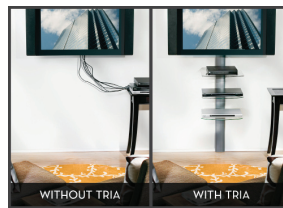

## Tria

OmniMount, an innovator of A/V mounts and furniture for more than a quarter century, is the choice of professional installers and the brand most recommended by flat panel manufacturers. The Tria Series wall shelf systems offer hassle-free shelving and cable management solutions suitable for any environment and can be used with or without a flat panel. User-friendly features like adjustable shelves and paintable, trimable covers make them customizable for any application. Tria is a 3-shelf do-it-yourself solution that allows you to neatly organize components right under your flat panel without the need to run the connections through your wall.

Box Contents	Qty
Wall plate	3
Wall plate extension	1
Shelf bracket	3
Glass shelf	3
Cable cover	3
End cap	1
Complete hardware kit	1
Instruction manual	1

OmniMount, an innovator of A/V mounts and furniture for more than a quarter century, is the choice of professional installers and the brand most recommended by flat panel manufacturers. The Tria Series wall shelf systems offer hassle-free shelving and cable management solutions suitable for any environment and can be used with or without a flat panel. User-friendly features like adjustable shelves and paintable, trimable covers make them customizable for any application. Tria is a 3-shelf do-it-yourself solution that allows you to neatly organize components right under your flat panel without the need to run the connections through your wall.

## Tria

Shelves are adjustable at 1" (25mm) increments

inches (mm)