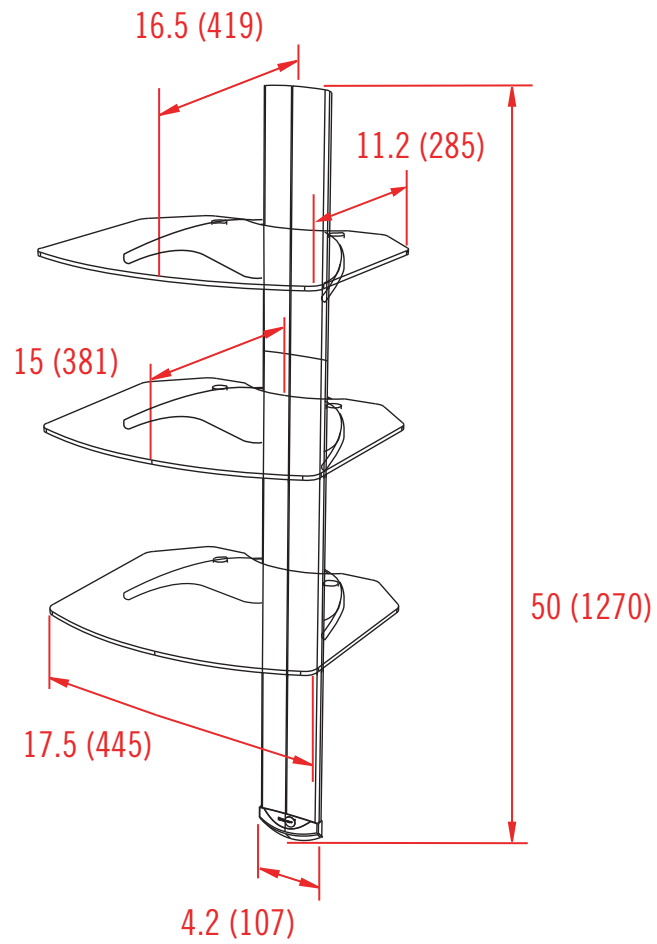

### SPECIFICATIONS

- 6mm tempered glass shelves
- 30 lbs (13.6 kg) maximum capacity per shelf
- Single-stud mounting
- Available in Black with black glass and Platinum with clear glass
- 17.5" w x 50" h x 16.5" d

	Color	Stock Code	Packaging UPC	MC UPC	Dimensions WxDxH inches (mm)	Wt lbs (kg)
<b>Americas</b>	BLK	1003743-1	728901020254	728901713699	<b>Product Box</b> 23.1 x 21 x 6.1 (587x533x156)	30.4 (13.8)
<b>International</b>	BLK	1003743EU-1	728901020261	728901713705		
<b>Americas</b>	PLAT	1003097-1	728901017667	728901710971	<b>Master Carton</b> 24 x 21.3 x 13.4 (610x546x340)	63.9 (29)
<b>International</b>	PLAT	1003250-1	728901018572	728901711947		

Box Contents	Qty
Wall plate	3
Wall plate extension	1
Shelf bracket	3
Glass shelf	3
Cable cover	3
End cap	1
Complete hardware kit	1
Instruction manual	1

OmniMount, an innovator of A/V mounts and furniture for more than a quarter century, is the choice of professional installers and the brand most recommended by flat panel manufacturers. The Tria Series wall shelf systems offer hassle-free shelving and cable management solutions suitable for any environment and can be used with or without a flat panel. User-friendly features like adjustable shelves and paintable, trimable covers make them customizable for any application. Tria is a 3-shelf do-it-yourself solution that allows you to neatly organize components right under your flat panel without the need to run the connections through your wall.

## Tria

Shelves are adjustable at 1" (25mm) increments

inches (mm)